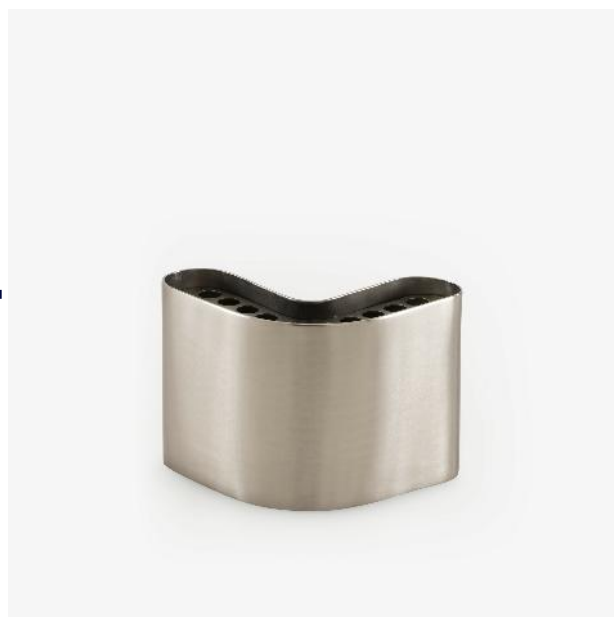

ARCHITECTURAL

Designer

Mattias Stenberg

PRODUCTS

VASE SMALL BEIGE-PINK

Dimensions

Height 150 mm
Width 174 mm
Depth 174 mm
Weight 1 kg

VASE MEDIUM ORANGE

Dimensions

Height 190 mm
Width 274 mm
Depth 274 mm
Weight 1.78 kg

VASE LARGE RED

Dimensions

Height 230 mm
Width 230 mm
Depth 190 mm
Weight 2.35 kg

Technical specifications