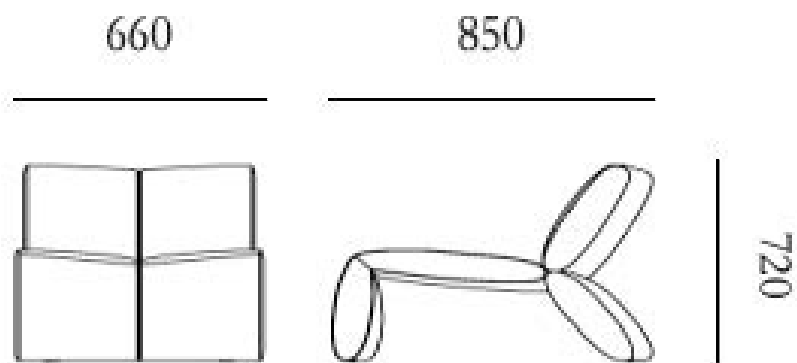

YAYA Armchair

HC28 Cosmo

Designed by **Frank Chou** ✓

HC28 Cosmo

660 × 850 × 720MM
26.0 × 33.5 × 28.3"

32F017

ARMCHAIR