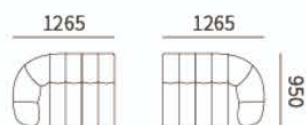

PRODUCT DESCRIPTION

Upholstered in fabric, the feet are in black satin finish.

数据参考 TECHNICAL INFORMATION

沙发 SOFA

31F034-12
1930*950*760MM
76.0*37.4*29.9"

31F034-13
2130*950*760MM
83.9*37.4*29.9"

31F034-14
2330*950*760MM
91.7*37.4*29.9"

单扶 LEFT/RIGHT ONE-ARMED SOFA

31F034-21R 31F034-21L
1065*950*760MM
41.9*37.4*29.9"

31F034-22R 31F034-22L
1265*950*760MM
49.8*37.4*29.9"

31F034-23R 31F034-23L
1465*950*760MM
57.7*37.4*29.9"

31F034-24R 31F034-24L
1665*950*760MM
65.6*37.4*29.9"

单背 SOFA WITHOUT ARM

31F034-31
800*950*760MM
31.5*37.4*29.9"

31F034-32
1000*950*760MM
39.4*37.4*29.9"

31F034-51
800*775*390MM
31.5*30.5*15.4"

31F034-52
1000*775*390MM
39.4*30.5*15.4"

组合沙发 COMBINATION SOFA

31F034-22R + 31F034-22L
2530*950*760MM
99.6*37.4*29.9"

31F034-23R + 31F034-23L
2930*950*760MM
115.4*37.4*29.9"

31F034-21R + 31F034-31 + 31F034-21L
2930*950*760MM
115.4*37.4*29.9"