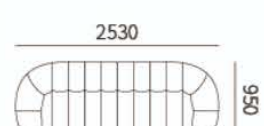

单扶 LEFT/RIGHT ONE-ARMED SOFA

31F034-21R 31F034-21L
1065*950*760MM
41.9*37.4*29.9"

31F034-22R 31F034-22L
1265*950*760MM
49.8*37.4*29.9"

31F034-23R 31F034-23L
1465*950*760MM
57.7*37.4*29.9"

31F034-24R 31F034-24L
1665*950*760MM
65.6*37.4*29.9"

单背 SOFA WITHOUT ARM

31F034-31
800*950*760MM
31.5*37.4*29.9"

31F034-32
1000*950*760MM
39.4*37.4*29.9"

31F034-51
800*775*390MM
31.5*30.5*15.4"

31F034-52
1000*775*390MM
39.4*30.5*15.4"

组合沙发 COMBINATION SOFA

31F034-22R + 31F034-22L
2530*950*760MM
99.6*37.4*29.9"

31F034-23R + 31F034-23L
2930*950*760MM
115.4*37.4*29.9"

31F034-21R + 31F034-31 + 31F034-21L
2930*950*760MM
115.4*37.4*29.9"