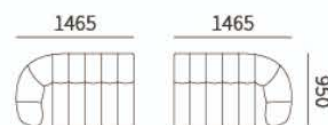

PRODUCT DESCRIPTION

Upholstered in fabric, the feet are in black satin finish.

数据参考 TECHNICAL INFORMATION

沙发 SOFA

31F034-12
1930*950*760MM
76.0*37.4*29.9"

31F034-13
2130*950*760MM
83.9*37.4*29.9"

31F034-14
2330*950*760MM
91.7*37.4*29.9"

单扶 LEFT/RIGHT ONE-ARMED SOFA

31F034-21R 31F034-21L
1065*950*760MM
41.9*37.4*29.9"

31F034-22R 31F034-22L
1265*950*760MM
49.8*37.4*29.9"

31F034-23R 31F034-23L
1465*950*760MM
57.7*37.4*29.9"

31F034-24R 31F034-24L
1665*950*760MM
65.6*37.4*29.9"

单背 SOFA WITHOUT ARM

31F034-31
800*950*760MM
31.5*37.4*29.9"

31F034-32
1000*950*760MM
39.4*37.4*29.9"

31F034-51
800*775*390MM
31.5*30.5*15.4"

31F034-52
1000*775*390MM
39.4*30.5*15.4"

组合沙发 COMBINATION SOFA

31F034-22R + 31F034-22L
2530*950*760MM
99.6*37.4*29.9"

31F034-23R + 31F034-23L
2930*950*760MM
115.4*37.4*29.9"

31F034-21R + 31F034-31 + 31F034-21L
2930*950*760MM
115.4*37.4*29.9"