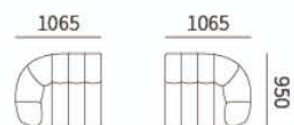

PRODUCT DESCRIPTION

Upholstered in fabric, the feet are in black satin finish.

数据参考 TECHNICAL INFORMATION

沙发 SOFA

31F034-12
1930*950*760MM
76.0*37.4*29.9"

31F034-13
2130*950*760MM
83.9*37.4*29.9"

31F034-14
2330*950*760MM
91.7*37.4*29.9"

单扶 LEFT/RIGHT ONE-ARMED SOFA

31F034-21R 31F034-21L
1065*950*760MM
41.9*37.4*29.9"

31F034-22R 31F034-22L
1265*950*760MM
49.8*37.4*29.9"

31F034-23R 31F034-23L
1465*950*760MM
57.7*37.4*29.9"

31F034-24R 31F034-24L
1665*950*760MM
65.6*37.4*29.9"

单背 SOFA WITHOUT ARM

31F034-31
800*950*760MM
31.5*37.4*29.9"

31F034-32
1000*950*760MM
39.4*37.4*29.9"

31F034-51
800*775*390MM
31.5*30.5*15.4"

31F034-52
1000*775*390MM
39.4*30.5*15.4"

组合沙发 COMBINATION SOFA

31F034-22R + 31F034-22L
2530*950*760MM
99.6*37.4*29.9"

31F034-23R + 31F034-23L
2930*950*760MM
115.4*37.4*29.9"

31F034-21R + 31F034-31 + 31F034-21L
2930*950*760MM
115.4*37.4*29.9"