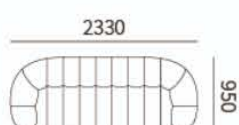

PRODUCT DESCRIPTION

Upholstered in fabric, the feet are in black satin finish.

数据参考 TECHNICAL INFORMATION

沙发 SOFA

31F034-12
1930*950*760MM
76.0*37.4*29.9"

31F034-13
2130*950*760MM
83.9*37.4*29.9"

31F034-14
2330*950*760MM
91.7*37.4*29.9"

单扶 LEFT/RIGHT ONE-ARMED SOFA

31F034-21R 31F034-21L
1065*950*760MM
41.9*37.4*29.9"

31F034-22R 31F034-22L
1265*950*760MM
49.8*37.4*29.9"

31F034-23R 31F034-23L
1465*950*760MM
57.7*37.4*29.9"

31F034-24R 31F034-24L
1665*950*760MM
65.6*37.4*29.9"

单背 SOFA WITHOUT ARM

31F034-31
800*950*760MM
31.5*37.4*29.9"

31F034-32
1000*950*760MM
39.4*37.4*29.9"

31F034-51
800*775*390MM
31.5*30.5*15.4"

31F034-52
1000*775*390MM
39.4*30.5*15.4"

组合沙发 COMBINATION SOFA

31F034-22R + 31F034-22L
2530*950*760MM
99.6*37.4*29.9"

31F034-23R + 31F034-23L
2930*950*760MM
115.4*37.4*29.9"

31F034-21R + 31F034-31 + 31F034-21L
2930*950*760MM
115.4*37.4*29.9"