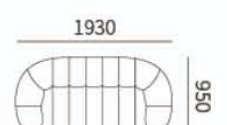

PRODUCT DESCRIPTION

Upholstered in fabric, the feet are in black satin finish.

数据参考 TECHNICAL INFORMATION

沙发 SOFA

31F034-12
1930*950*760MM
76.0*37.4*29.9"

31F034-13
2130*950*760MM
83.9*37.4*29.9"

31F034-14
2330*950*760MM
91.7*37.4*29.9"

单扶 LEFT/RIGHT ONE-ARMED SOFA

31F034-21R 31F034-21L
1065*950*760MM
41.9*37.4*29.9"

31F034-22R 31F034-22L
1265*950*760MM
49.8*37.4*29.9"

31F034-23R 31F034-23L
1465*950*760MM
57.7*37.4*29.9"

31F034-24R 31F034-24L
1665*950*760MM
65.6*37.4*29.9"

单背 SOFA WITHOUT ARM

31F034-31
800*950*760MM
31.5*37.4*29.9"

31F034-32
1000*950*760MM
39.4*37.4*29.9"

31F034-51
800*775*390MM
31.5*30.5*15.4"

31F034-52
1000*775*390MM
39.4*30.5*15.4"

组合沙发 COMBINATION SOFA

31F034-22R + 31F034-22L
2530*950*760MM
99.6*37.4*29.9"

31F034-23R + 31F034-23L
2930*950*760MM
115.4*37.4*29.9"

31F034-21R + 31F034-31 + 31F034-21L
2930*950*760MM
115.4*37.4*29.9"