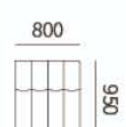

单扶 LEFT/RIGHT ONE-ARMED SOFA

31F034-21R 31F034-21L
1065*950*760MM
41.9*37.4*29.9"

31F034-22R 31F034-22L
1265*950*760MM
49.8*37.4*29.9"

31F034-23R 31F034-23L
1465*950*760MM
57.7*37.4*29.9"

31F034-24R 31F034-24L
1665*950*760MM
65.6*37.4*29.9"

单背 SOFA WITHOUT ARM

31F034-31
800*950*760MM
31.5*37.4*29.9"

31F034-32
1000*950*760MM
39.4*37.4*29.9"

31F034-51
800*775*390MM
31.5*30.5*15.4"

31F034-52
1000*775*390MM
39.4*30.5*15.4"

组合沙发 COMBINATION SOFA

31F034-22R + 31F034-22L
2530*950*760MM
99.6*37.4*29.9"