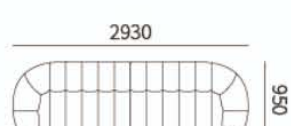

单扶 LEFT/RIGHT ONE-ARMED SOFA

31F034-21R 31F034-21L
1065*950*760MM
41.9*37.4*29.9"

31F034-22R 31F034-22L
1265*950*760MM
49.8*37.4*29.9"

31F034-23R 31F034-23L
1465*950*760MM
57.7*37.4*29.9"

31F034-24R 31F034-24L
1665*950*760MM
65.6*37.4*29.9"

单背 SOFA WITHOUT ARM

31F034-31
800*950*760MM
31.5*37.4*29.9"

31F034-32
1000*950*760MM
39.4*37.4*29.9"

31F034-51
800*775*390MM
31.5*30.5*15.4"

31F034-52
1000*775*390MM
39.4*30.5*15.4"

组合沙发 COMBINATION SOFA

31F034-22R + 31F034-22L
2530*950*760MM
99.6*37.4*29.9"

31F034-23R + 31F034-23L
2930*950*760MM
115.4*37.4*29.9"

31F034-21R + 31F034-31 + 31F034-21L
2930*950*760MM
115.4*37.4*29.9"