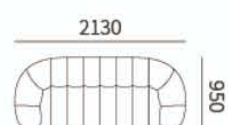

PRODUCT DESCRIPTION

Upholstered in fabric, the feet are in black satin finish.

数据参考 TECHNICAL INFORMATION

沙发 SOFA

31F034-12
1930*950*760MM
76.0*37.4*29.9"

31F034-13
2130*950*760MM
83.9*37.4*29.9"

31F034-14
2330*950*760MM
91.7*37.4*29.9"

单扶 LEFT/RIGHT ONE-ARMED SOFA

31F034-21R 31F034-21L
1065*950*760MM
41.9*37.4*29.9"

31F034-22R 31F034-22L
1265*950*760MM
49.8*37.4*29.9"

31F034-23R 31F034-23L
1465*950*760MM
57.7*37.4*29.9"

31F034-24R 31F034-24L
1665*950*760MM
65.6*37.4*29.9"

单背 SOFA WITHOUT ARM

31F034-31
800*950*760MM
31.5*37.4*29.9"

31F034-32
1000*950*760MM
39.4*37.4*29.9"

31F034-51
800*775*390MM
31.5*30.5*15.4"

31F034-52
1000*775*390MM
39.4*30.5*15.4"

组合沙发 COMBINATION SOFA

31F034-22R + 31F034-22L
2530*950*760MM
99.6*37.4*29.9"

31F034-23R + 31F034-23L
2930*950*760MM
115.4*37.4*29.9"

31F034-21R + 31F034-31 + 31F034-21L
2930*950*760MM
115.4*37.4*29.9"