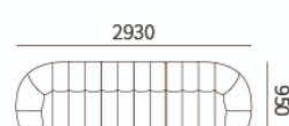

单扶 LEFT/RIGHT ONE-ARMED SOFA

31F034-21R 31F034-21L
1065*950*760MM
41.9*37.4*29.9"

31F034-22R 31F034-22L
1265*950*760MM
49.8*37.4*29.9"

31F034-23R 31F034-23L
1465*950*760MM
57.7*37.4*29.9"

31F034-24R 31F034-24L
1665*950*760MM
65.6*37.4*29.9"

单背 SOFA WITHOUT ARM

31F034-31
800*950*760MM
31.5*37.4*29.9"

31F034-32
1000*950*760MM
39.4*37.4*29.9"

31F034-51
800*775*390MM
31.5*30.5*15.4"

31F034-52
1000*775*390MM
39.4*30.5*15.4"

组合沙发 COMBINATION SOFA

31F034-22R + 31F034-22L
2530*950*760MM
99.6*37.4*29.9"

31F034-23R + 31F034-23L
2930*950*760MM
115.4*37.4*29.9"

31F034-21R + 31F034-31 + 31F034-21L
2930*950*760MM
115.4*37.4*29.9"