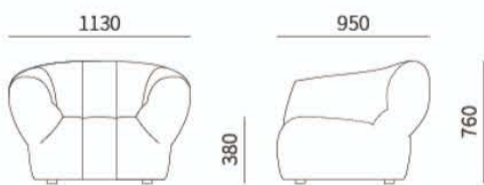

CUDDLE

Frank Chou

Code: 31F034-11

The CUDDLE armchair draws inspiration from the oversized puffy down jacket, incorporating a meticulous piece-by-piece sewing technique. Thoughtfully crafted with channel quilting, memory foam, and down feather filling, it ensures a supremely comfortable seating experience, perfectly suited for a relaxed, laid-back lifestyle in contemporary living.

PRODUCT DESCRIPTION

Upholstered in fabric, the feet are in black satin finish.

1130*950*760MM
44.5*37.4*29.9"