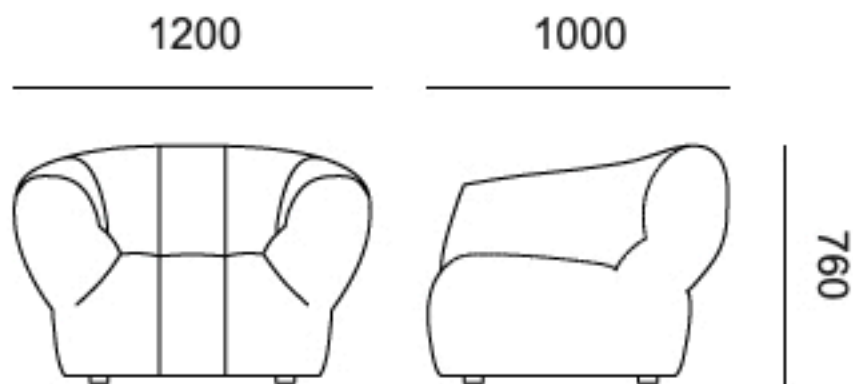

PRODUCT STANDARD

1200×1000×760MM
47.2×39.4×29.9"

31F034-11

LINEAR SOFA