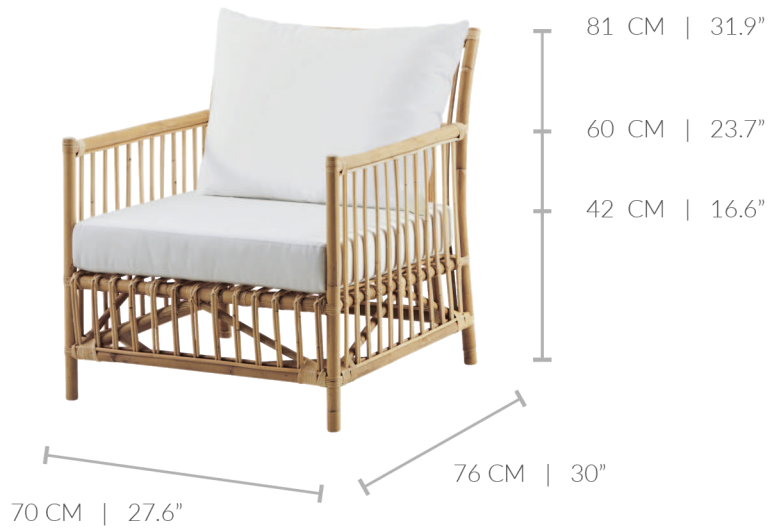

Product datasheet

NAME: CAROLINE LOUNGE CHAIR
SKU NO: 1026
DESIGNER: SIKA-DESIGN
COLLECTION: ORIGINALS
MATERIAL: RATTAN
USAGE: INDOOR
CUSHION: SOLD SEPARATELY

Sika·Design[®]
HANDMADE FURNITURE

Dimensions

COLOR OPTIONS | VISIT OUR WEBSITE TO SEE STANDARD STOCK

NATURAL

BLACK